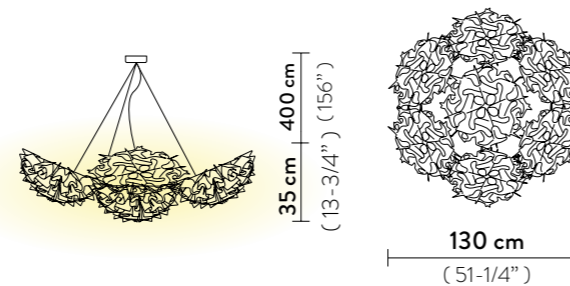

FINISH	PRODUCT CODE	EAN CODE	CANOPY DETAILS
 COUTURE	VELXS0CTR01RMS0000EU RED WIRE	8024727076713	Ø 12 x h. 3,2 cm  RED WIRE
	VELXS0CTR01TMS0000EU TRANSP WIRE	8024727076928	
	ACCESSORIES		
	6M CABLE KIT (must be ordered with lamp) RED WIRE		
	6M CABLE KIT (must be ordered with lamp) TRANSP WIRE		

Packaging: 56 x 55 x h. 23 cm

FINISH	PRODUCT CODE	CANOPY DETAILS
 FOLIAGE	7 VELSOVSFLG04T000000EU	Ø 14 x h. 3,2 cm 
 COUTURE	7 VELSOVSCTR04T000000EU	Ø 14 x h. 3,2 cm 

FINISH	PRODUCT CODE	DETAILS
 PRISMA	7 VELSOVSPRS04T000000EU	Ø 14 x h. 3,2 cm 
 GOLD	7 VELSOVSGLD04T000000EU	Ø 14 x h. 3,2 cm 
 SILVER	7 VELSOVSSLV04T000000EU	Ø 14 x h. 3,2 cm 
 COPPER	7 VELSOVSCPP04T000000EU	Ø 14 x h. 3,2 cm 
 WHITE	7 VELSOVSWHT04T000000EU	Ø 14 x h. 3,2 cm 
 BLACK	7 VELSOVSBLK04T000000EU	Ø 14 x h. 3,2 cm 

FINISH	PRODUCT CODE	EAN CODE	CANOPY DETAILS	
 COUTURE	VELXS0CTR01RMS000US RED WIRE	8024727076751	Ø 4,72 x h. 1,26 in  RED WIRE	
	VELXS0CTR01TMS000US TRANSP WIRE	8024727076959		 TRANSP WIRE
	ACCESSORIES			
	6M CABLE KIT	RED WIRE		
	6M CABLE KIT	TRANSP WIRE		

Packaging: 22,05 x 21,65 x h. 9,06 in

FINISH	PRODUCT CODE	EAN CODE	CANOPY DETAILS
 FOLIAGE	7 VELSOVSFLG04T00000US	8024727098449	Ø 5,51 x h. 1,26 in 
 COUTURE	7 VELSOVSCTR04T00000US	8024727098456	Ø 5,51 x h. 1,26 in 