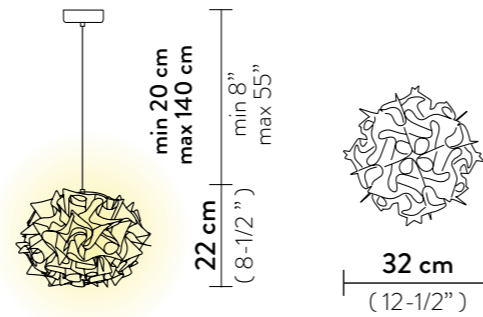

VELI MINI SUSPENSION

Light Source: 1 X 12W E27 LED Filament Bulb

Dimmable: with dimmable bulbs

Materials: Opalflex®

With: Magnetic hanging System

Weight: net 0,6 Kg - gross 1,2 Kg

Packaging: 32 x 32 x h. 25 cm

FINISH	PRODUCT CODE	EAN CODE	CANOPY DETAILS
 COUTURE	VELXS0CTR01RMS0000EU RED WIRE	8024727076713	Ø 12 x h. 3,2 cm  RED WIRE
	VELXS0CTR01TMS0000EU TRANSP WIRE	8024727076928	
	ACCESSORIES		
	6M CABLE KIT (must be ordered with lamp) RED WIRE		
	6M CABLE KIT (must be ordered with lamp) TRANSP WIRE		

Packaging: 56 x 55 x h. 23 cm

FINISH	PRODUCT CODE	CANOPY DETAILS
 FOLIAGE	7 VELSOVSFLG04T000000EU	Ø 14 x h. 3,2 cm 
 COUTURE	7 VELSOVSCTR04T000000EU	Ø 14 x h. 3,2 cm 

FINISH	PRODUCT CODE	DETAILS
 PRISMA	7 VELSOVSPRS04T000000EU	Ø 14 x h. 3,2 cm 
 GOLD	7 VELSOVSGLD04T000000EU	Ø 14 x h. 3,2 cm 
 SILVER	7 VELSOVSSLV04T000000EU	Ø 14 x h. 3,2 cm 
 COPPER	7 VELSOVSCPP04T000000EU	Ø 14 x h. 3,2 cm 
 WHITE	7 VELSOVSWHT04T000000EU	Ø 14 x h. 3,2 cm 
 BLACK	7 VELSOVSBLK04T000000EU	Ø 14 x h. 3,2 cm 

Packaging: 22,05 x 21,65 x h. 9,06 in

FINISH	PRODUCT CODE	EAN CODE	CANOPY DETAILS
 FOLIAGE	7 VELSOVSFLG04T00000US	8024727098449	Ø 5,51 x h. 1,26 in 
 COUTURE	7 VELSOVSCTR04T00000US	8024727098456	Ø 5,51 x h. 1,26 in 