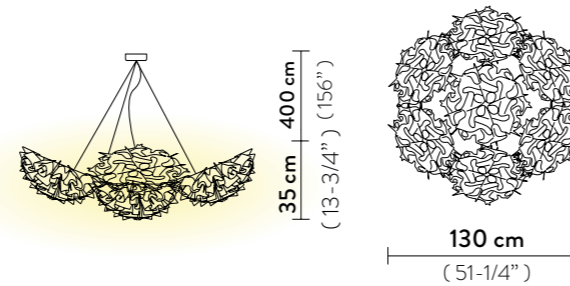

VELI MINI SUSPENSION

Light Source: 1 X 12W E27 LED Filament Bulb

Dimmable: with dimmable bulbs

Materials: Opalflex®

With: Magnetic hanging System

Weight: net 0,6 Kg - gross 1,2 Kg

Packaging: 32 x 32 x h. 25 cm

FINISH	PRODUCT CODE	EAN CODE	CANOPY DETAILS
 COUTURE	VELXS0CTR01RMS0000EU RED WIRE	8024727076713	Ø 12 x h. 3,2 cm  RED WIRE
	VELXS0CTR01TMS0000EU TRANSP WIRE	8024727076928	
	ACCESSORIES		
	6M CABLE KIT (must be ordered with lamp) RED WIRE		
	6M CABLE KIT (must be ordered with lamp) TRANSP WIRE		

Packaging: 56 x 55 x h. 23 cm

FINISH	PRODUCT CODE	CANOPY DETAILS
 FOLIAGE	7 VELSOVSFLG04T000000EU	Ø 14 x h. 3,2 cm 
 COUTURE	7 VELSOVSCTR04T000000EU	Ø 14 x h. 3,2 cm 

FINISH	PRODUCT CODE	DETAILS
 PRISMA	7 VELSOVSPRS04T000000EU	Ø 14 x h. 3,2 cm 
 GOLD	7 VELSOVSGLD04T000000EU	Ø 14 x h. 3,2 cm 
 SILVER	7 VELSOVSSLV04T000000EU	Ø 14 x h. 3,2 cm 
 COPPER	7 VELSOVSCPP04T000000EU	Ø 14 x h. 3,2 cm 
 WHITE	7 VELSOVSWHT04T000000EU	Ø 14 x h. 3,2 cm 
 BLACK	7 VELSOVSBLK04T000000EU	Ø 14 x h. 3,2 cm 

FINISH	PRODUCT CODE	EAN CODE	CANOPY DETAILS	
 COUTURE	VELXS0CTR01RMS000US RED WIRE	8024727076751	Ø 4,72 x h. 1,26 in  RED WIRE	
	VELXS0CTR01TMS000US TRANSP WIRE	8024727076959		 TRANSP WIRE
	ACCESSORIES			
	6M CABLE KIT	RED WIRE		
	6M CABLE KIT	TRANSP WIRE		