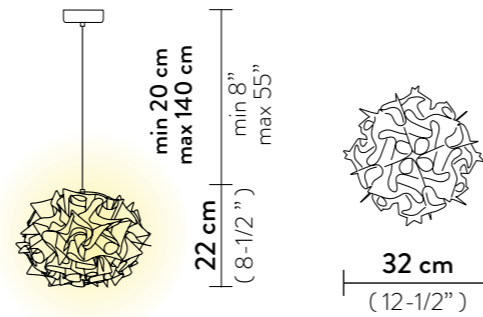

FINISH	PRODUCT CODE	EAN CODE	CANOPY DETAILS
 COUTURE	VELXS0CTR01RMS0000EU RED WIRE	8024727076713	Ø 12 x h. 3,2 cm  RED WIRE
	VELXS0CTR01TMS0000EU TRANSP WIRE	8024727076928	
	ACCESSORIES		
	6M CABLE KIT (must be ordered with lamp) RED WIRE		
	6M CABLE KIT (must be ordered with lamp) TRANSP WIRE		

Packaging: 56 x 55 x h. 23 cm

FINISH	PRODUCT CODE	CANOPY DETAILS
 FOLIAGE	7 VELSOVSFLG04T000000EU	Ø 14 x h. 3,2 cm 
 COUTURE	7 VELSOVSCTR04T000000EU	Ø 14 x h. 3,2 cm 

FINISH	PRODUCT CODE	DETAILS
 PRISMA	7 VELSOVSPRS04T000000EU	Ø 14 x h. 3,2 cm 
 GOLD	7 VELSOVSGLD04T000000EU	Ø 14 x h. 3,2 cm 
 SILVER	7 VELSOVSSLV04T000000EU	Ø 14 x h. 3,2 cm 
 COPPER	7 VELSOVSCPP04T000000EU	Ø 14 x h. 3,2 cm 
 WHITE	7 VELSOVSWHT04T000000EU	Ø 14 x h. 3,2 cm 
 BLACK	7 VELSOVSBLK04T000000EU	Ø 14 x h. 3,2 cm 

VELI MINI SUSPENSION

Light Source: 1 X 12W E26 LED Filament Bulb

Dimmable: with dimmable bulbs

Materials: Opalflex®

With: Magnetic hanging System

Weight: net 1,32 lbs - gross 2,65 lbs

Packaging: 12,6 x 12,6 x h. 9,84 in

FINISH	PRODUCT CODE	EAN CODE	CANOPY DETAILS	
 COUTURE	VELXS0CTR01RMS000US RED WIRE	8024727076751	Ø 4,72 x h. 1,26 in  RED WIRE	
	VELXS0CTR01TMS000US TRANSP WIRE	8024727076959		 TRANSP WIRE
	ACCESSORIES			
	6M CABLE KIT	RED WIRE		
	6M CABLE KIT	TRANSP WIRE		